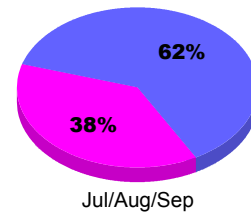

**Membership Results
2012-2013**

**Membership
2011-2012**

Month	Net Memb Goal	Actual New Memb	Actual Dropped Memb	Gain/Loss of Memb	Gain/Loss of Memb
Jul/Aug/Sep	-25	29	-65	-36	-53
Totals	-25	29	-65	-36	-53

Membership Results 2012-2013

Goal, New, Dropped, Gain/Loss

Comparison of Membership Gain/Loss

Current Year Compared to the Previous Year

Gender Comparison 2012-2013

Jul/Aug/Sep

Male Female