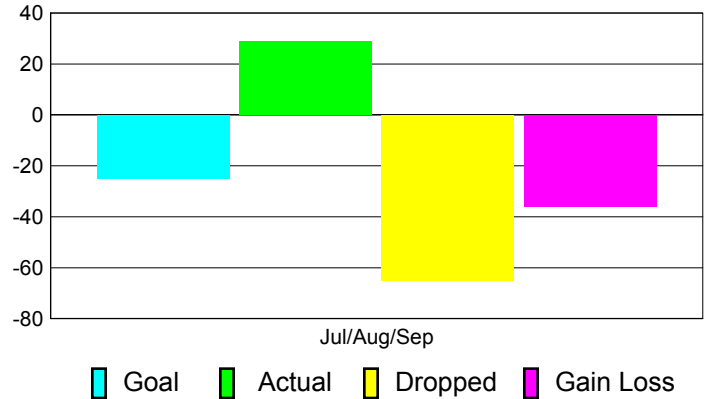

Membership Results 2012-2013

Goal, New, Dropped, Gain/Loss

Comparison of Membership Gain/Loss

Current Year Compared to the Previous Year